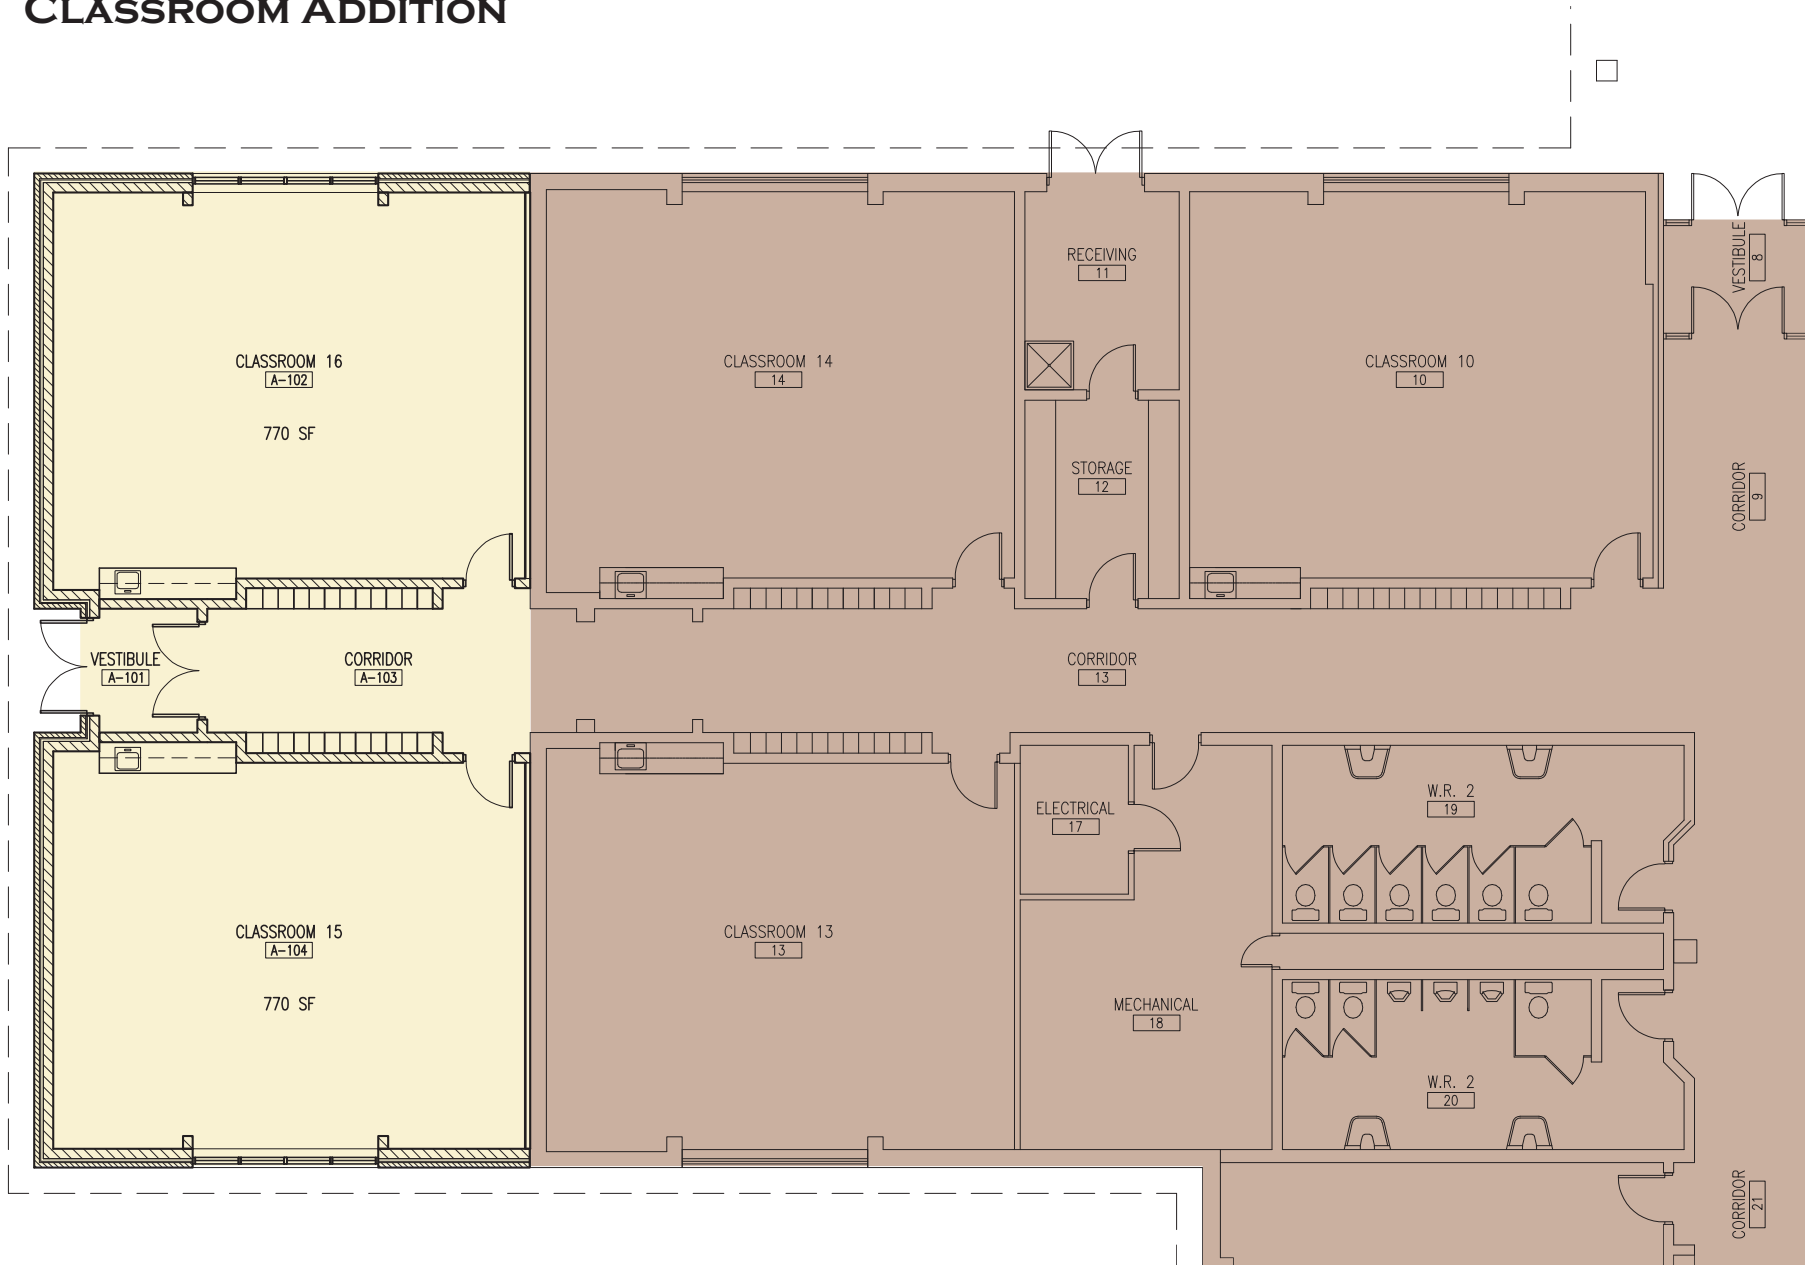

ADDITIONS AND RENOVATIONS TO
ST. ANNE CATHOLIC SCHOOL
CLASSROOM ADDITION