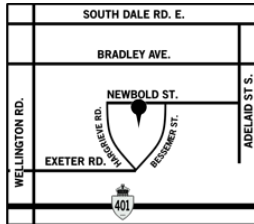

The McCarthy's Fit Day will be visiting your school on:

Tuesday, July 17, 2018 3:00PM - 8:00PM
Wednesday, July 18, 2018 10:00AM - 3:00PM

Four simple steps to follow:

1. Pre-register online

Visit our website - www.mccarthyuniforms.ca and click on the PRE-REGISTER icon on the homepage.

2. View your school uniform

Once registered, you can view your school's uniform items online, and you will receive email notifications of our sales and promotions.

3. Review our recommended package

We suggest an assortment of uniform pieces which will add variety and style to your wardrobe, while extending the life of your uniform.

4. Visit our showroom early

Our showrooms are open year round. However, shopping in July allows our sales associates to spend dedicated time with each student to ensure you get the right school uniform items with the right fit.

Your School's Showroom

London Showroom
431 Newbold Street

Hours of Operation*

* PLEASE CHECK OUR WEBSITE FOR
UPDATED STORE HOURS. STORE HOURS
CHANGE BASED ON SEASON.

Other Shopping Options

Shop Online
www.mccarthyuniforms.ca

Customer Service & Orders
(416)593-6900
1-800-668-8261

Payment Options

Student's Recommended Package

Extend the life of your uniform and lessen your laundry with
5 Tops, 3 Bottoms, 2 Sweaters

The McCarthy's Guarantee & Return Policy

We offer a 1-year guarantee on manufacturer's defects. Items in their original condition may be returned or exchanged within 30 days with original receipt and must be returned to the location of purchase (note: items purchased between June 1st through August 31st may be exchanged or refunded until September 30th). Some conditions may apply.

PRODUCT	STYLE	COLOR	GRADES	PRICE

TOPS

BLOUSES

Capped Sleeve Blouse, emb. 65% Poly, 35% Cotton	H3125E	WHT		$35.99

GOLF SHIRTS

* Women's short sleeved golf shirt, embroidered <i>Phase In</i>	1115E	WHT		$30.99
* Women's long sleeve golf shirt, embroidered <i>Phase In</i>	1115LSE	WHT		$32.49
* Long sleeved polo shirt, embroidered	PSE	GRN	8-12	$28.49
* Unisex golf shirt, embroidered	1113E	GRN	9-12	$23.99
* Unisex golf shirt, embroidered	1113E	WHT	9-12	$23.99
* Women's short sleeved golf shirt, embroidered	1115E	GRN	9-12	$30.99
* Women's long sleeve golf shirt, embroidered	1115LSE	GRN	9-12	$32.49
* Long sleeved polo shirt, embroidered	PSE	WHT	9-12	$28.49

BOTTOMS

KILTS/X-KILTS/SKIRTS

Black Stuart Plaid Kilt	H7310	BLK		$83.50

PANTS

Men's casual pants, embroidered, ONE POCKET	1080XE	BLK		$49.99
Men's casual pants, embroidered, ONE POCKET	1080XE	KHA		$49.99
Unisex Casual Pant, flat front, adjustable waist, embroidered, Youth <i>BY ORDER ONLY</i>	500PE	BLK		$44.99
Unisex Casual Pant, flat front, adjustable waist, embroidered, Youth <i>BY ORDER ONLY</i>	500PE	KHA		$44.99
Womens casual pants, embroidered, unfinished length.	503XE	BLK		$49.99
Womens casual pants, embroidered, unfinished length.	503XE	KHA		$49.99
3/4 length Capri pants, emb	510CAPRIB	BLK		$43.99
3/4 length Capri pants, emb	510CAPRIB	KHA		$43.99
Ladies Flat Front Dress pant w/ Stretch, EMB; poly/viscose	US11350LE	BLK		$50.99

WALKING SHORTS

Men's flat front walking shorts, emb; WITH ONE POCKET	100MEV2	BLK	9	$30.49